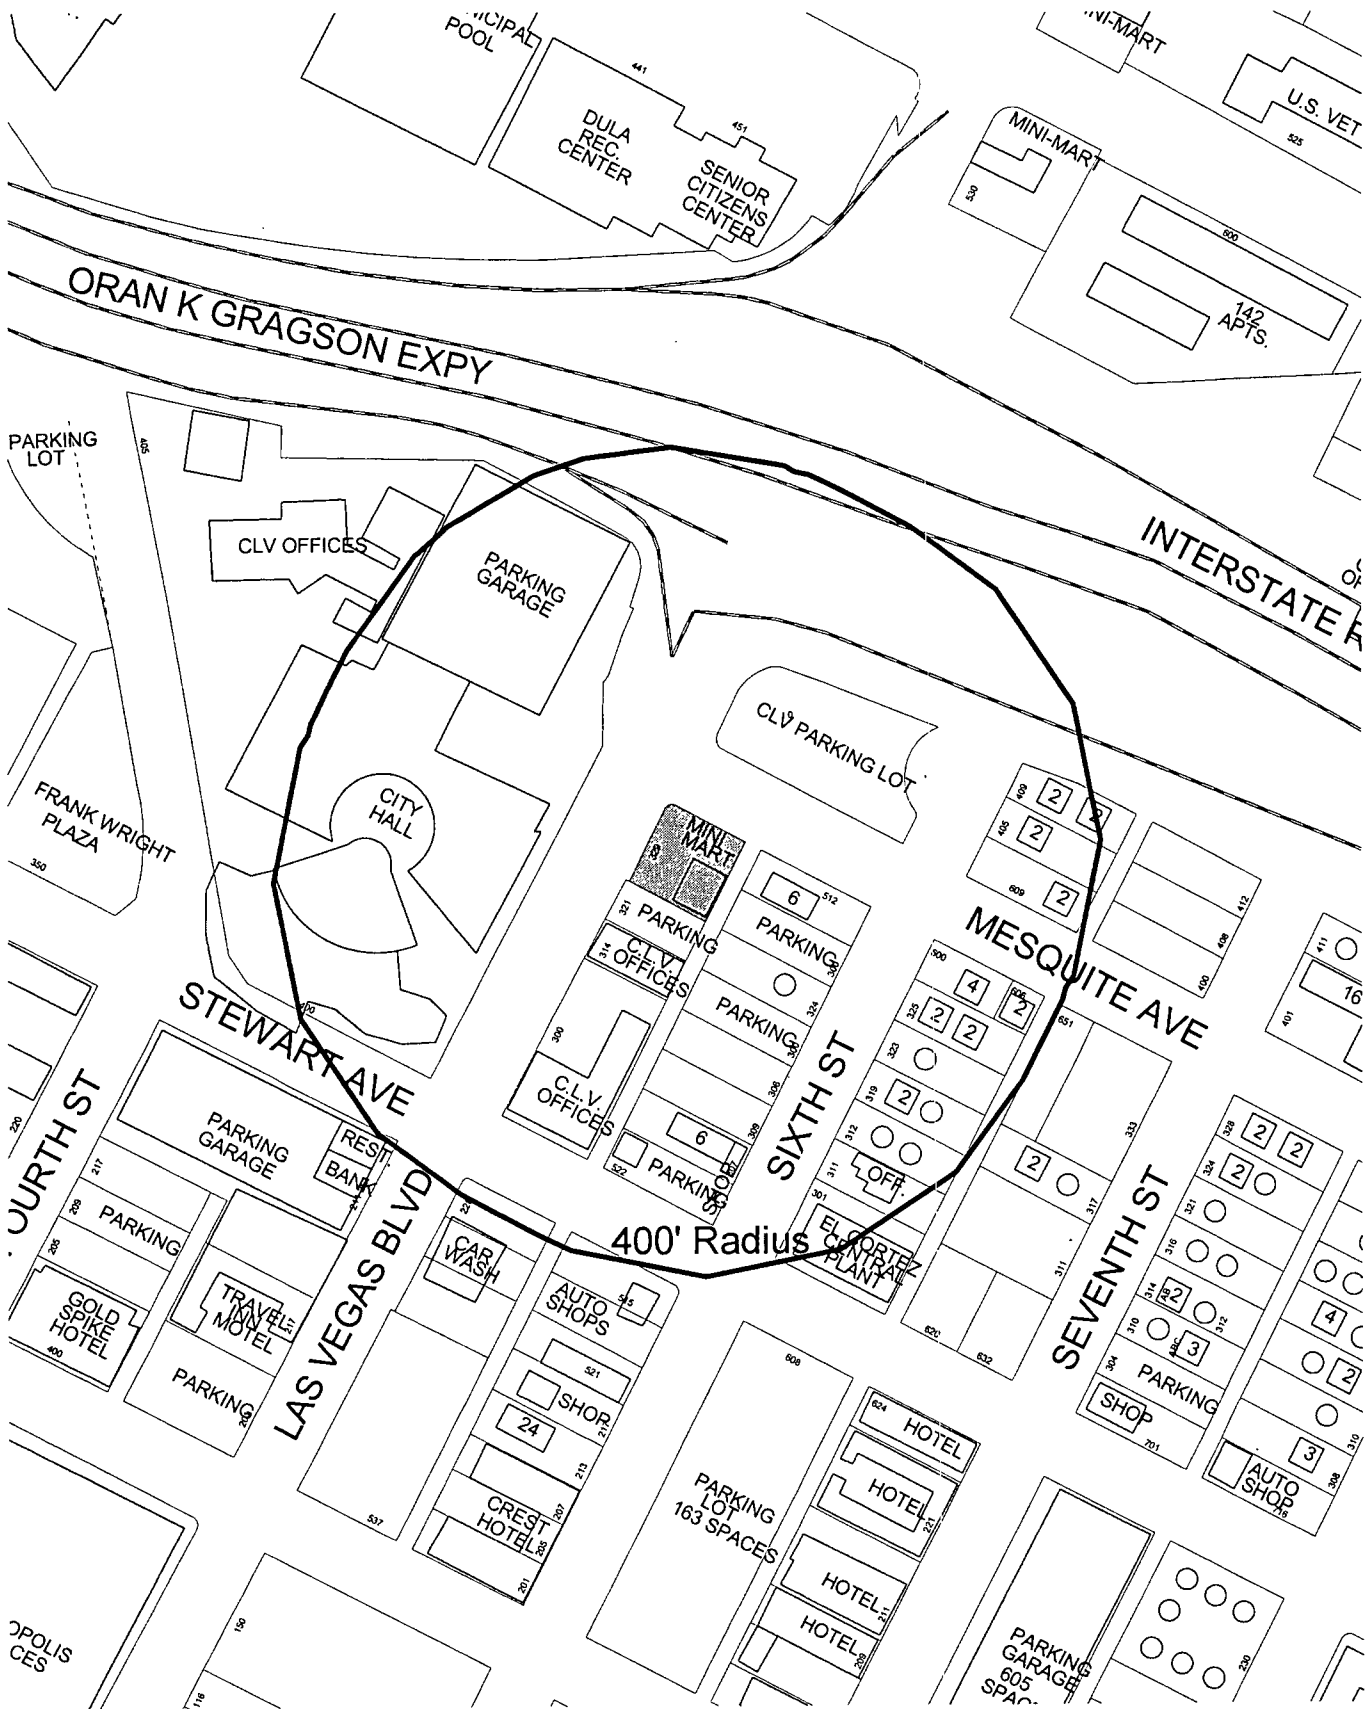

GAME MASTERS db at PUMP N' SNACK

0 100 200 Feet