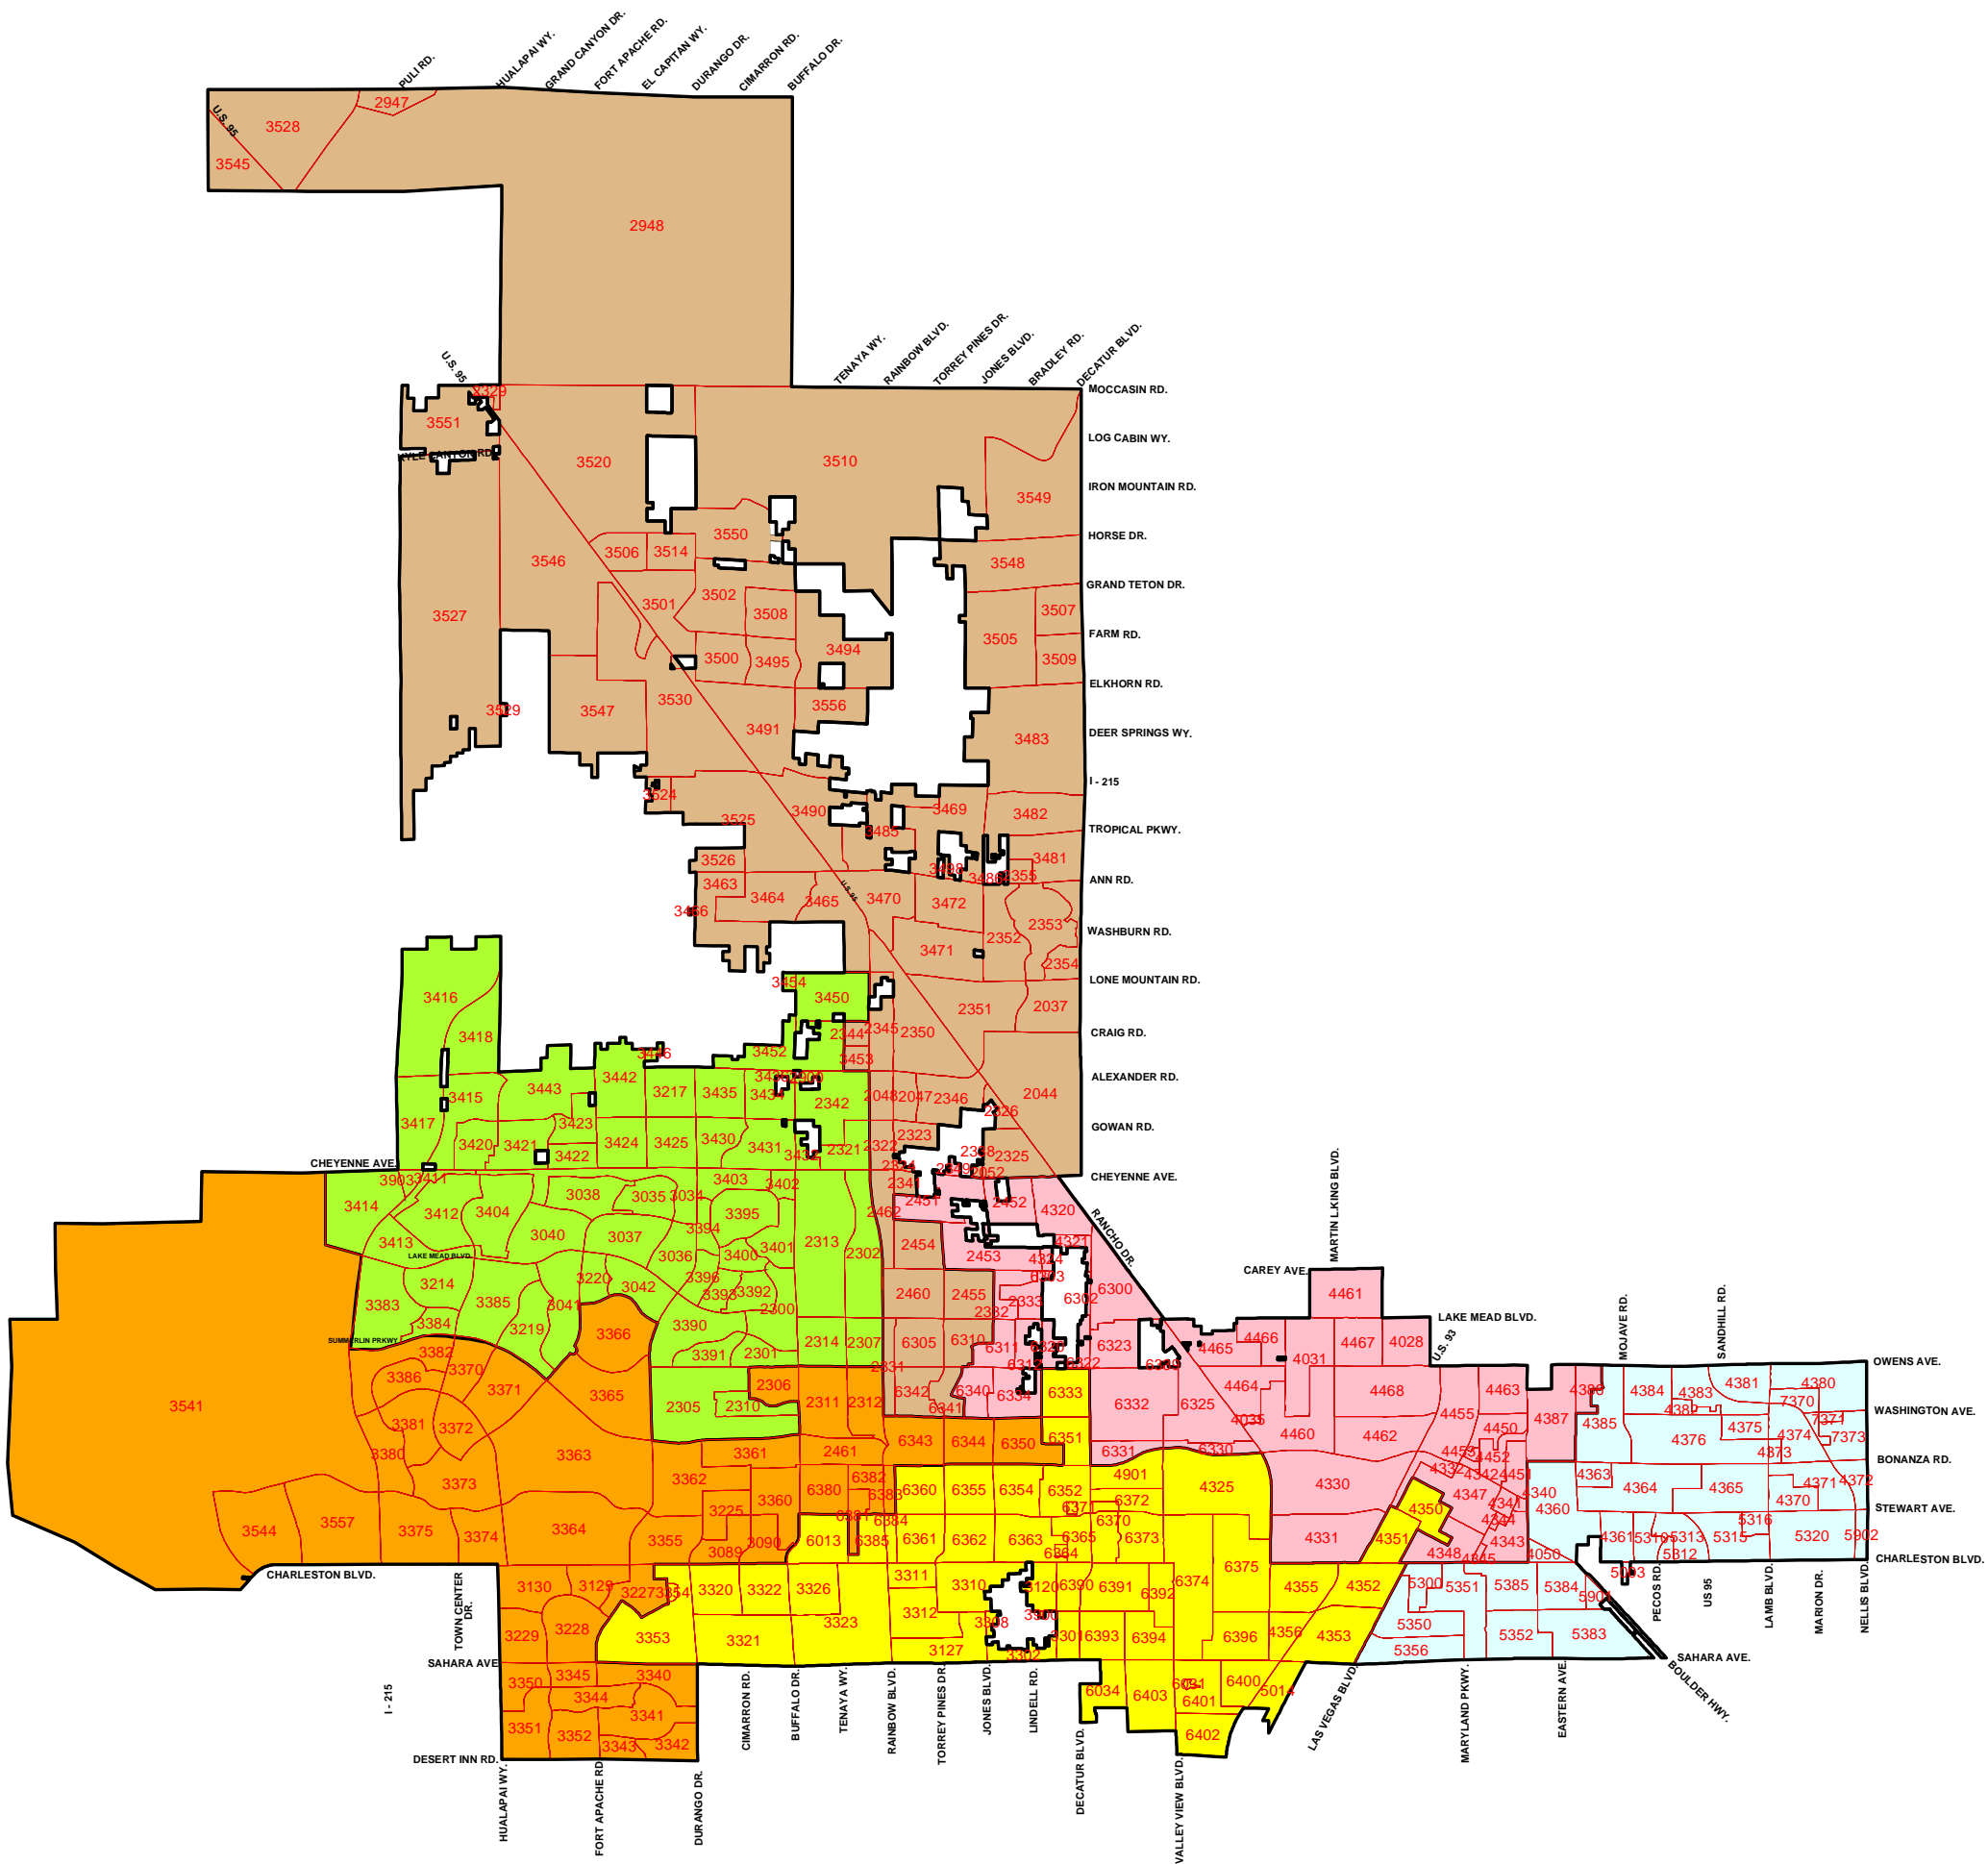

# Current Ward Configuration

## Existing Ward Population By Race and Ethnicity

Ward	Percent White	Percent Black	Percent Hispanic	Total Population
1	52.2%	7.0%	32.9%	80,801
2	67.3%	6.0%	18.0%	100,068
3	27.9%	10.9%	54.6%	82,856
4	68.8%	6.2%	15.9%	97,124
5	31.7%	24.9%	37.8%	86,252
6	65.4%	8.1%	19.1%	128,872
CLV	54.0%	10.2%	28.2%	575,973

- Ward 1
- Ward 2
- Ward 3
- Ward 4
- Ward 5
- Ward 6
- Election Precinct
- CLV Corporate Limits

Created by: planningeis83.mxd on June 12 2006  
 Due to continuous development activity  
 this map is for reference only.