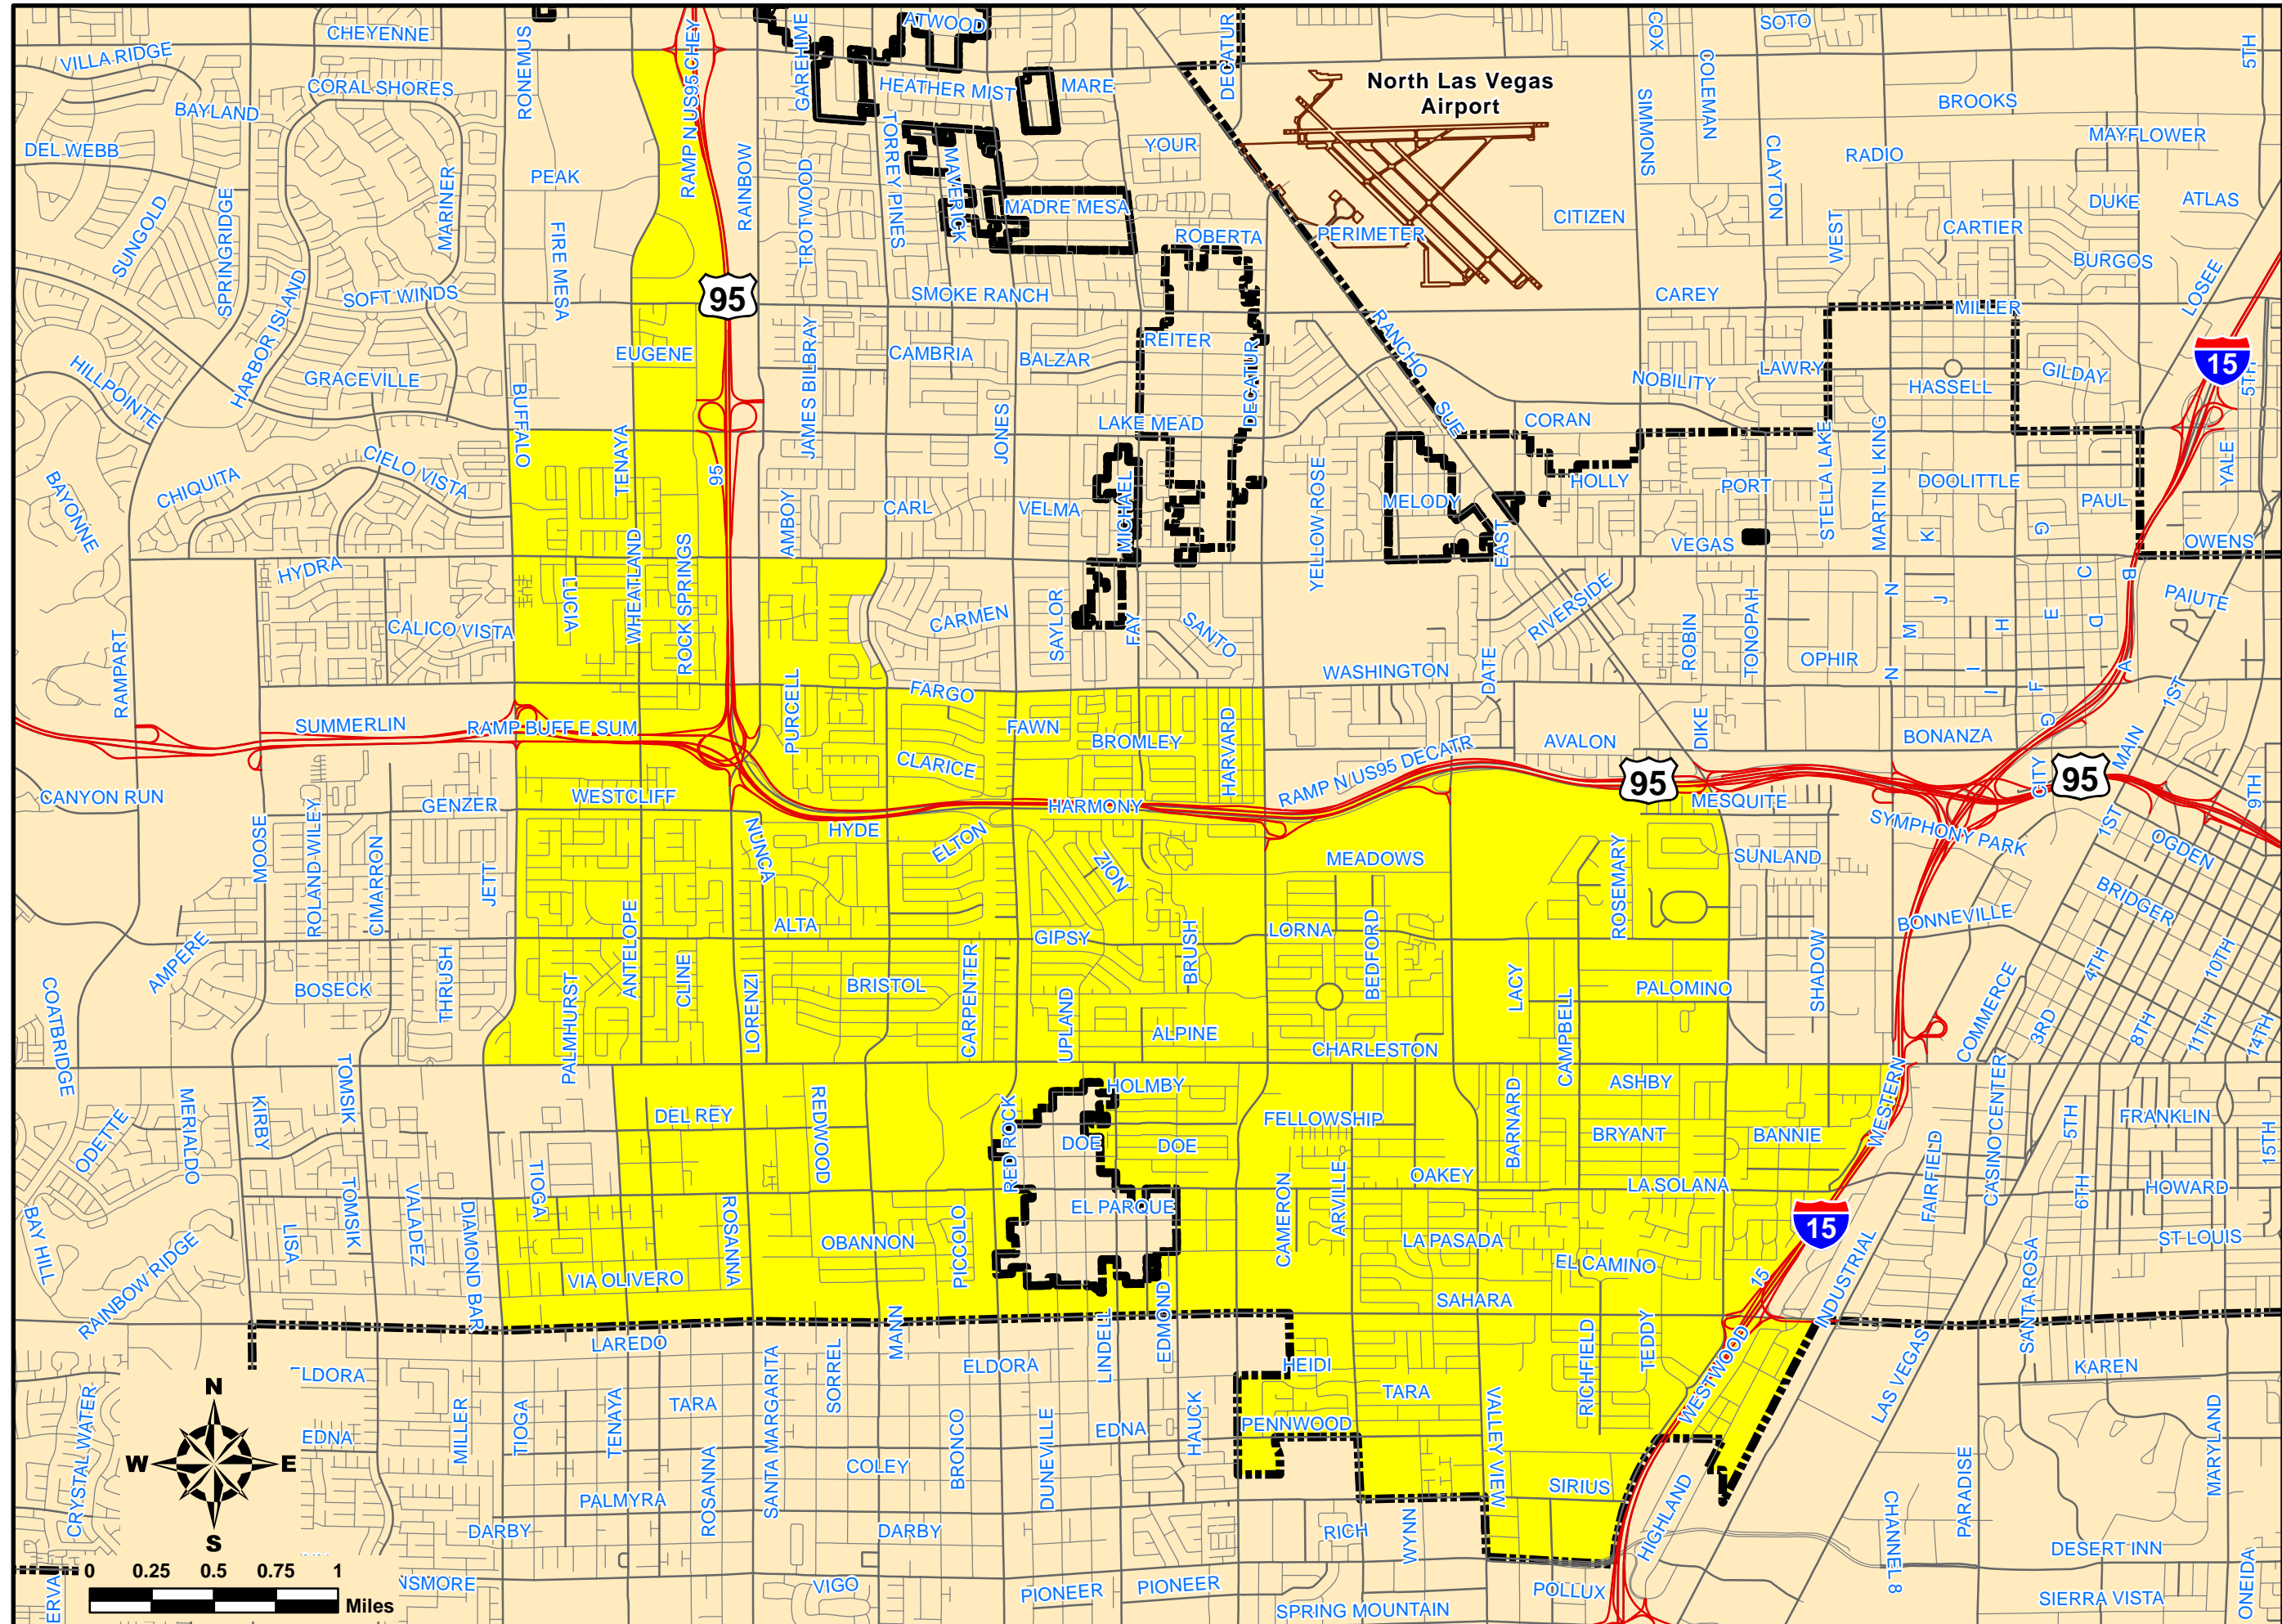

Ward 1

City Boundary

Councilwoman
Lois Tarkanian

CITY OF LAS VEGAS COUNCIL WARD 1

GIS maps are normally produced only to meet the needs of the City. Due to continuous development activity this map is for reference only.
City of Las Vegas