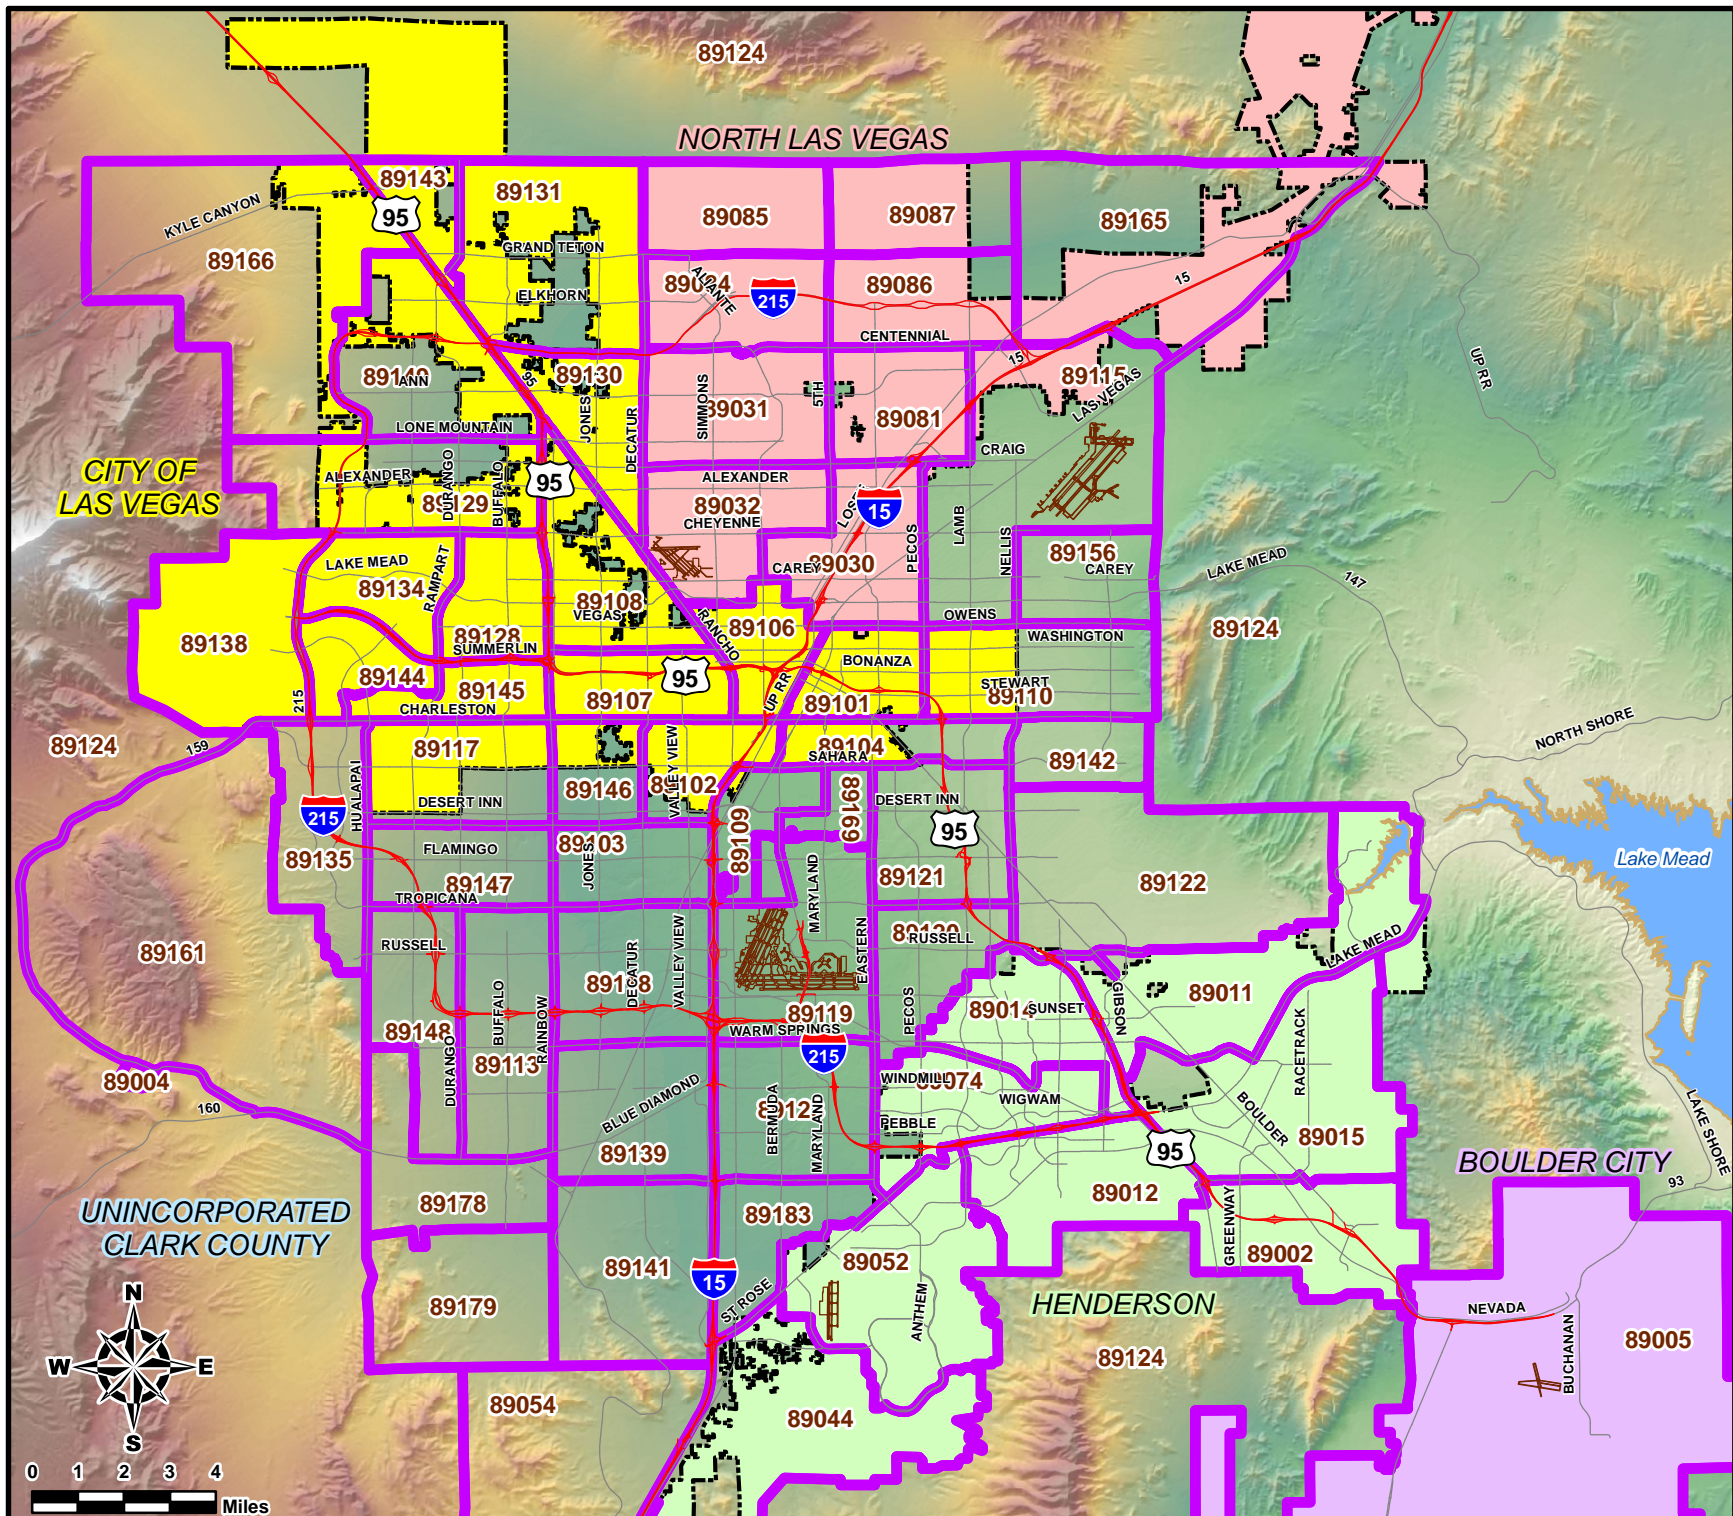

- City of Las Vegas
- North Las Vegas
- Henderson
- Boulder City
- Clark County

City Boundaries

Zip Code Boundaries

LAS VEGAS METRO AREA ZIP CODES